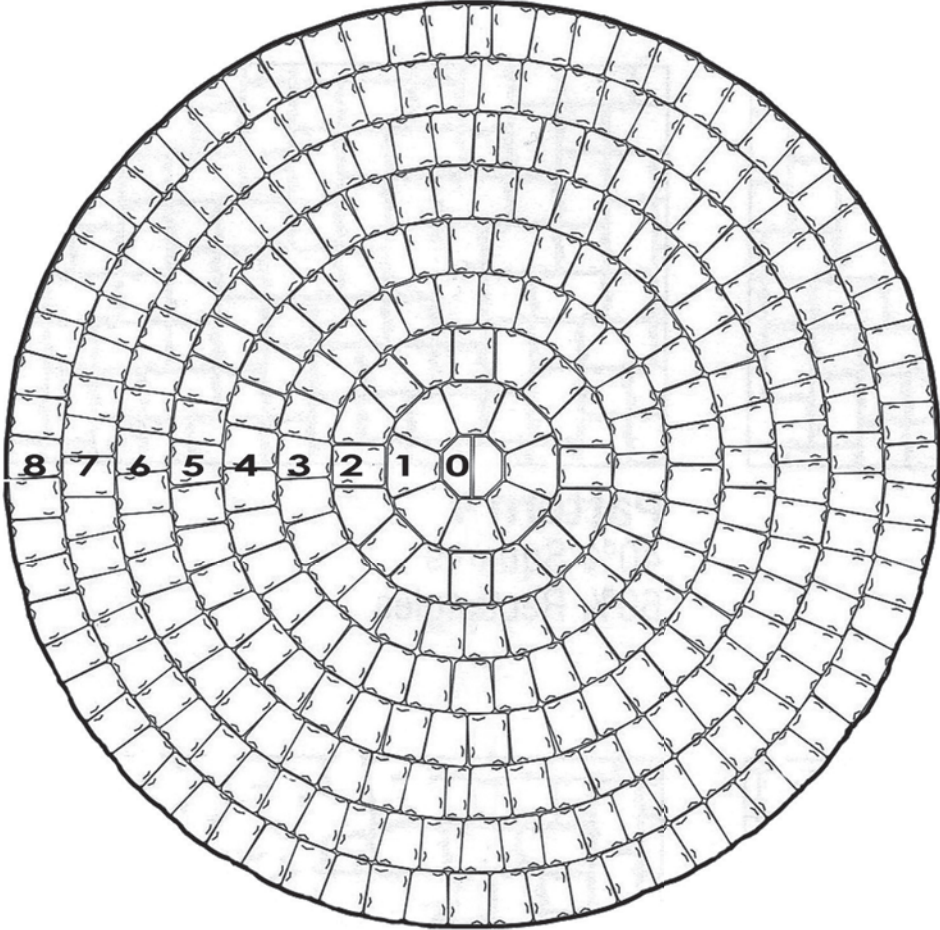

TUDOR CIRCLE KIT

Pcs per kit:	420
Diameter:	3.07 m (10 ft 3/4 in)
Area:	7.43 m sq (80 ft sq)
Circumference:	9.63 m (31 ft 7 in)
Height:	60 mm (2 3/8 in)

APPIAN CIRCLE KIT:

Pcs per kit:	420
Diameter:	3.07 m (10 ft 3/4 in)
Area:	7.43 m sq (80 ft sq)
Circumference:	9.63 m (31 ft 7 in)
Height:	60mm (2 3/8 in)

VICTORIAN BLEND

WALNUT

VICTORIAN BLEND

WALNUT

Note: These color photographs show the general appearance of color and texture ranges. Color choices should be made from actual samples.

www.WillametteGraystone.com

Pattern Sample

Circle Kits create a 10' diameter circle (80 square feet) and are packaged 7 layers high. Circle Kits are sold in full pallet quantities only.

-  [LC] **Large Circle Stone:** 224 pcs per kit
-  [SC] **Small Circle Stone:** 21 pcs per kit
-  [SR] **Small Rectangle:** 161 pcs per kit
-  [CS] **Center Stone:** 7 pcs kit
-  [HS] **1/2 Stone:** 7 pcs per kit

Use Small Rectangles or Squares to expand the circle beyond the initial ten feet diameter. (These are available in any number.) Each row expands the circle approximate 12 3/4" diameter.

ROW	DIAMETER	CS	SC	LC	SR	HS	PRODUCT
0	6 1/4"	2					Circle Kit
1	19 1/4"		8				
2	31 1/4"		8		8		
3	44 1/2"			26			
4	57 1/2"			34			
5	70"			21	21		
6	83"			26	24	2	
7	96"			30	30		
8	108 1/2"			34	33	1	
9	120 3/4"			38	38		
10	133 1/2"				84		Small Rectangle
11	146 1/4"				90		
12	159"				97		
13	171 3/4"				106		
14	184 1/2"				115		