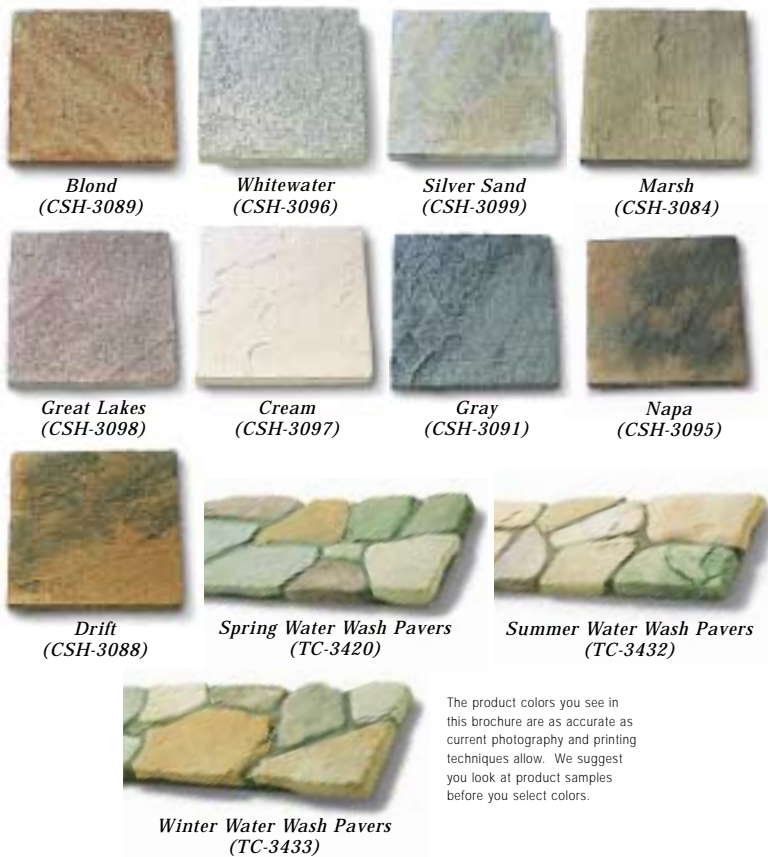

HEARTHSTONES

There's a matching or complementary Hearthstone for every Cultured Stone® color and texture. All Hearthstones are 1-3/4" average thickness. Rectangular Hearthstones are 19"x20", Water Wash Pavers which can be used as Hearthstones come in random sizes from 6" to 18".

Below: Summer Water Wash Pavers used as Hearthstones with Summer Stream Stone, 15% Skimmers.